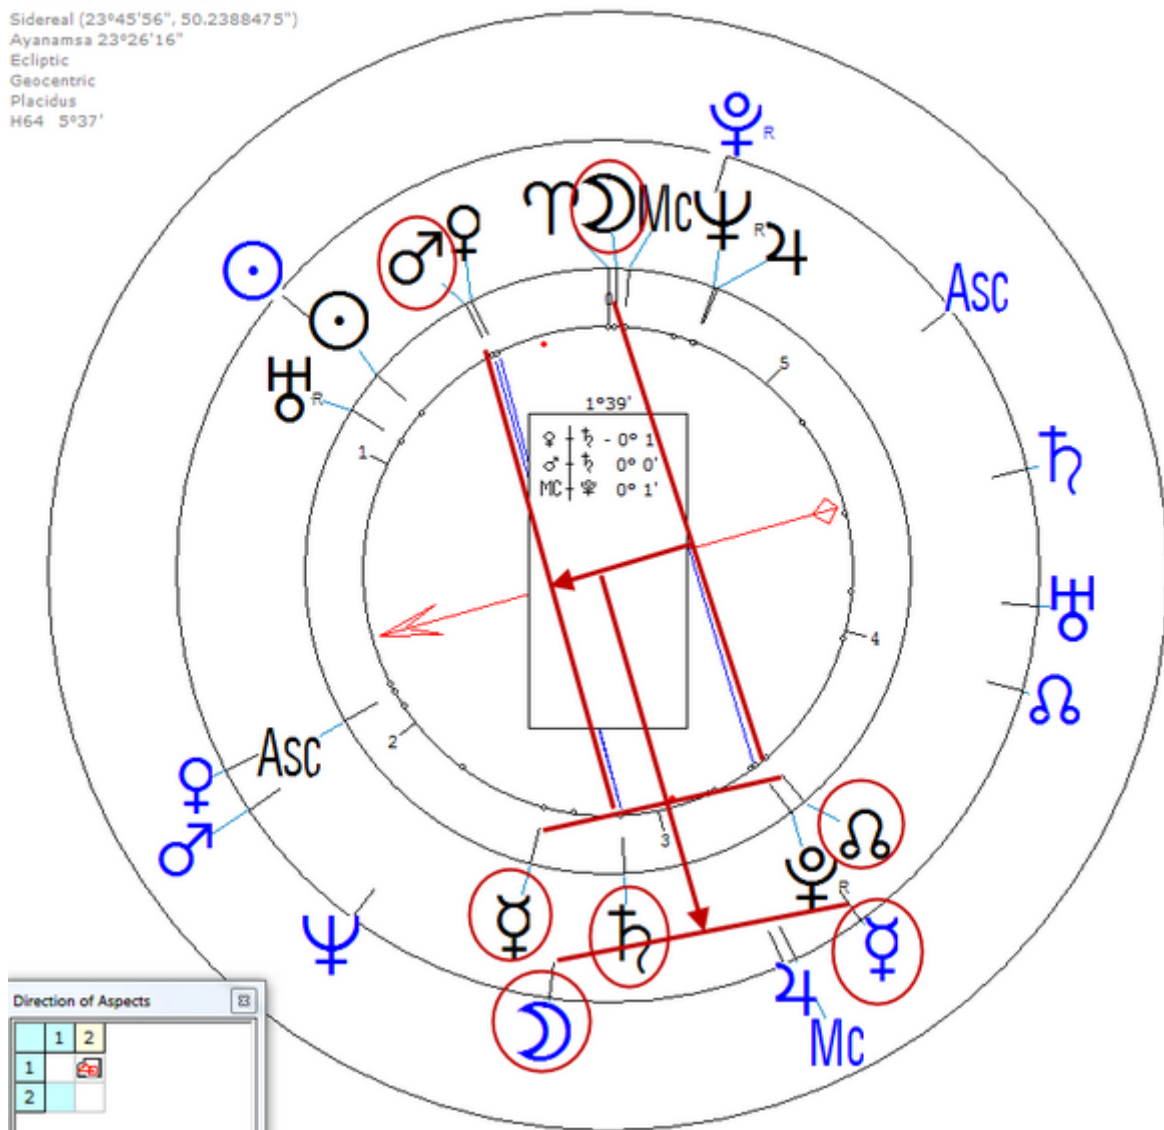

Braun, Eva

6 February 1912 at 00:30 (= 12:30 AM)Munich, Germany, 48n08, 11e34

Wife of Adolf Hitler.

https://www.astro.com/astro-databank/Braun,_Eva

Death by Suicide 30 April 1945 (With Hitler, age 33)

Progressed Lunar Return (Harmonic 64)